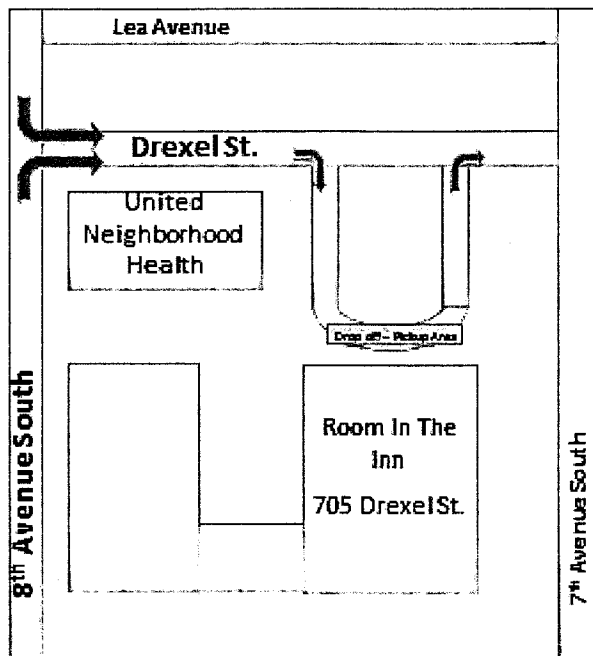

ROOM IN THE INN

Driving Instructions

Please arrive between 5:45 and 6:30 p.m. to pick up your guests.

From 8th Avenue, turn on Drexel Street. It is the street next to Room In The Inn. If you are coming from downtown, you will turn left on Drexel. If you are coming from Franklin Road, you will turn right on Drexel.

You will see our parking lot on the right after turning onto Drexel. The parking lot is marked by a brick wall with a large sign for Room In The Inn. Pull in the first entrance and follow the arrows around the semi-circle drive. Please park your vehicle forward as far as you can so other vehicles can pull in behind you.

After your van is loaded, you can exit left out of the parking lot on Drexel and continue to 8th Avenue.

705 Drexel Street
Nashville, TN
37203

251-7019

Thank you for
volunteering!

Please pull your vehicle as far forward as possible in order to make room for other vans. Volunteers will bring your blankets and your guests to your vehicle.